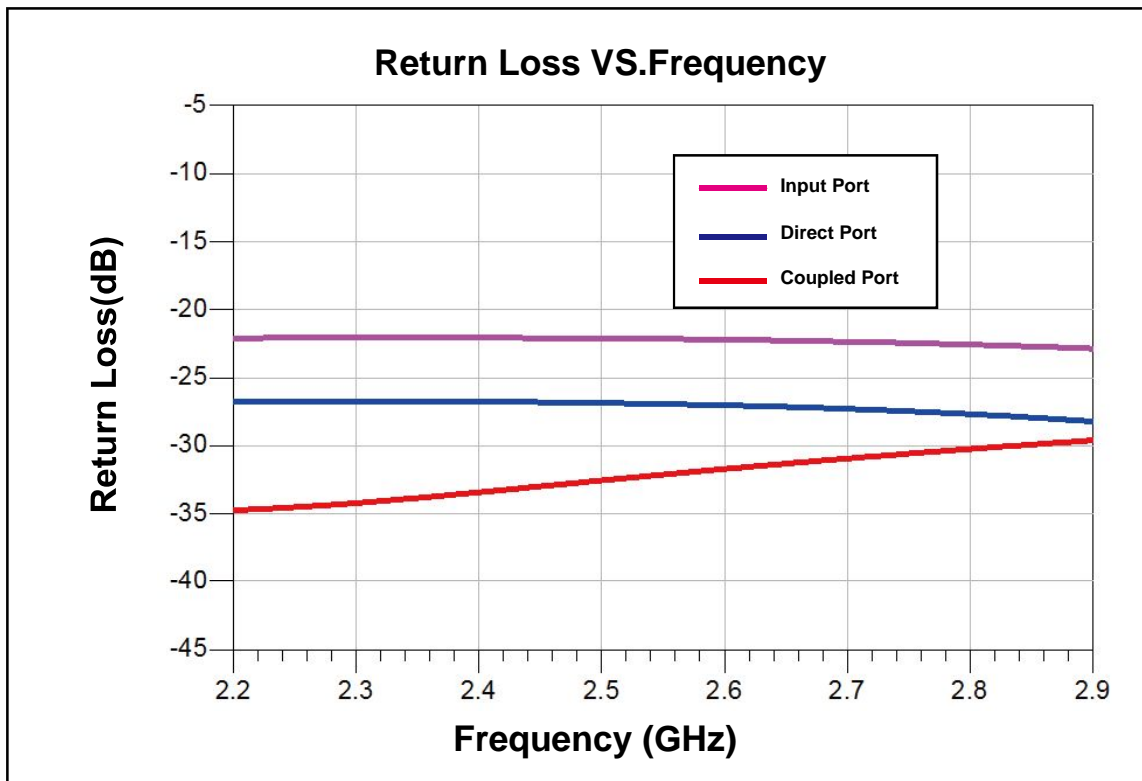

Data Sheet

HC2500U03-055

90 Degree Hybrid
2.30 GHz-2.65 GHz

Yantel Corporation

Add: 3F, Building 3, Southern District 2 of Zhongguan Honghualing Industrial Park, Xili, Nanshan, Shenzhen, China

Tel: 86-755-8355-1886 Fax: 86-755-8355-2533

For detailed performance specs & shopping online see Yantel web site : www.yantel-corp.com