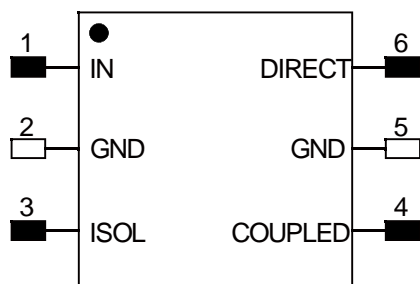

Data Sheet

HC2500U03-055

90 Degree Hybrid
2.30 GHz-2.65 GHz

Features

- Small Size (2x2mm)
- Very Low Loss
- Tight Amplitude Balance
- High Isolation
- Low VSWR
- Good Repeatability
- Tape & Reel
- Power handling
 - 4 Watts as a divider
 - 2 Watts as a combiner

TOP VIEW

Applications

- Phase shifter / Attenuator
- Balanced amplifier / LNA configurations
- Modulators
- Mixers
- Power combining /dividing

Notes:

1. Require to add Capacitors of DC Blocker between Pins(with black color) and external circuit to prevent DC signal entry to guranteeparts normal work.
2. This part has passed through 100% RF test.