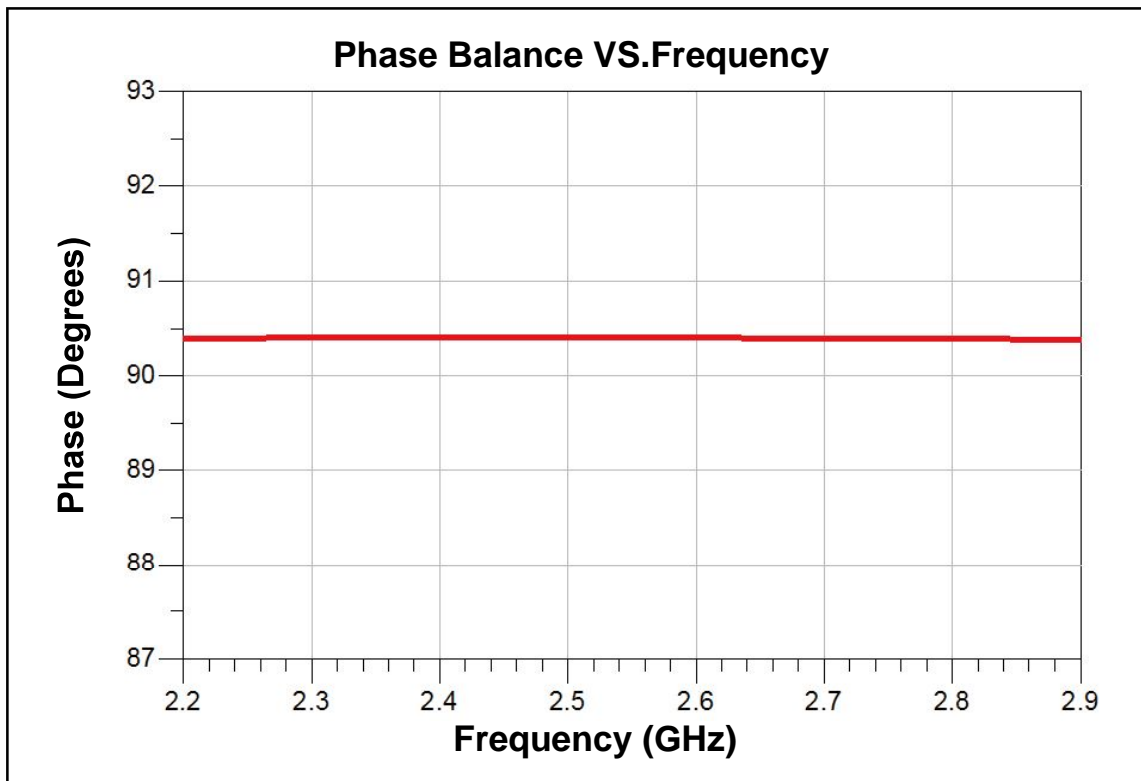

Data Sheet

HC2500U03-055

90 Degree Hybrid
2.30 GHz-2.65 GHz

Yantel Corporation

Add: 3F, Building 3, Southern District 2 of Zhongguan Honghualing Industrial Park, Xili, Nanshan, Shenzhen, China

Tel: 86-755-8355-1886 Fax: 86-755-8355-2533

For detailed performance specs & shopping online see Yantel web site : www.yantel-corp.com