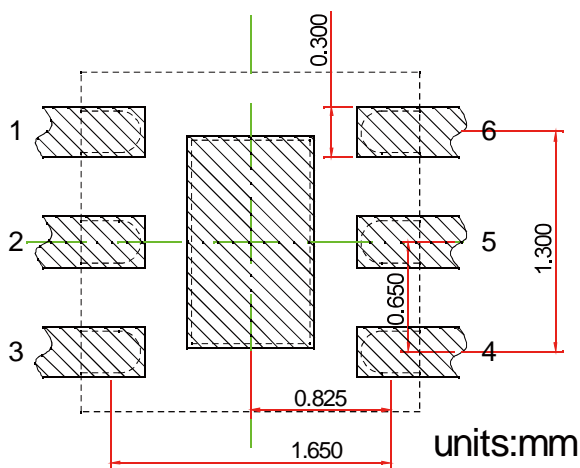

Tel: 86-755-8355-1886 Fax: 86-755-8355-2533

For detailed performance specs & shopping online see Yantel web site : www.yantel-corp.com

Data Sheet

HC2500U03-055

90 Degree Hybrid
2.30 GHz-2.65 GHz

Outline Drawing

Land Pattern

Recommended Land Pattern Top View

Notes: All dimensions show in millimeters

Pin Out

TOP VIEW

Pin #	Connection
1	IN
2	GND
3	ISOL
4	DIRECT
5	GND
6	COUPLED

Yantel Corporation

Add: 3F, Building 3, Southern District 2 of Zhongguan Honghualing Industrial Park, Xili, Nanshan, Shenzhen, China