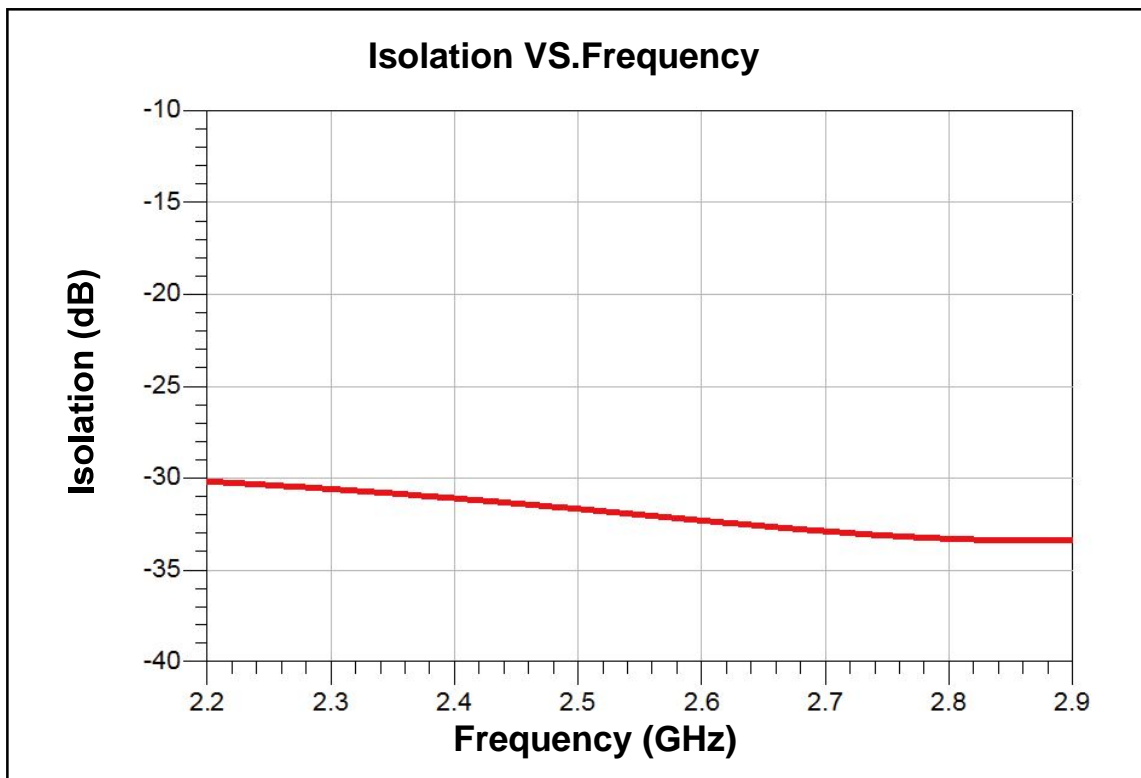

Data Sheet

HC2500U03-055

90 Degree Hybrid
2.30 GHz-2.65 GHz

Yantel Corporation

Add: 3F, Building 3, Southern District 2 of Zhongguan Honghualing Industrial Park, Xili, Nanshan, Shenzhen, China

Tel: 86-755-8355-1886 Fax: 86-755-8355-2533

For detailed performance specs & shopping online see Yantel web site : www.yantel-corp.com