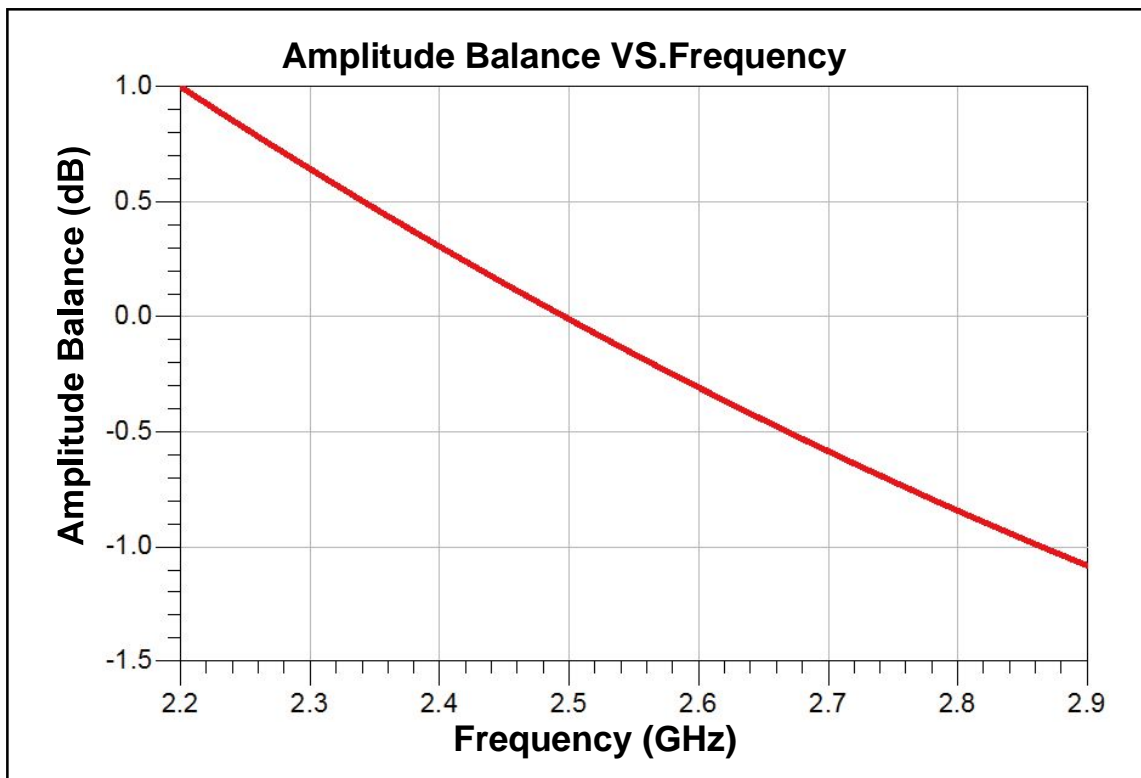

Data Sheet

HC2500U03-055

90 Degree Hybrid
2.30 GHz-2.65 GHz

Yantel Corporation

Add: 3F, Building 3, Southern District 2 of Zhongguan Honghualing Industrial Park, Xili, Nanshan, Shenzhen, China

Tel: 86-755-8355-1886 Fax: 86-755-8355-2533

For detailed performance specs & shopping online see Yantel web site : www.yantel-corp.com