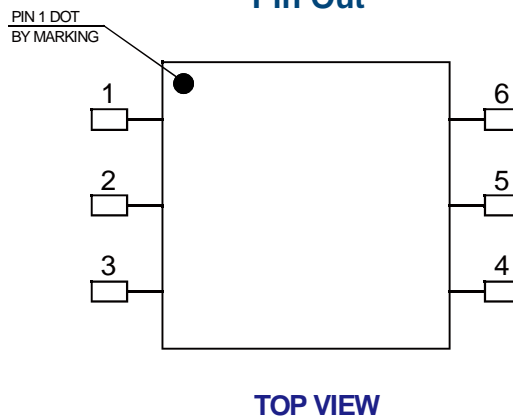

Tel: 86-755-8355-1886 Fax: 86-755-8355-2533

For detailed performance specs & shopping online see Yantel web site : www.yantel-corp.com

Data Sheet

HC2500U03-055

90 Degree Hybrid
2.30 GHz-2.65 GHz

Outline Drawing

Land Pattern

Recommended Land Pattern Top View

Notes: All dimensions show in millimeters

Pin Out

TOP VIEW

Pin #	Connection
1	IN
2	GND
3	ISOL
4	DIRECT
5	GND
6	COUPLED

Yantel Corporation

Add: 3F, Building 3, Southern District 2 of Zhongguan Honghualing Industrial Park, Xili, Nanshan, Shenzhen, China