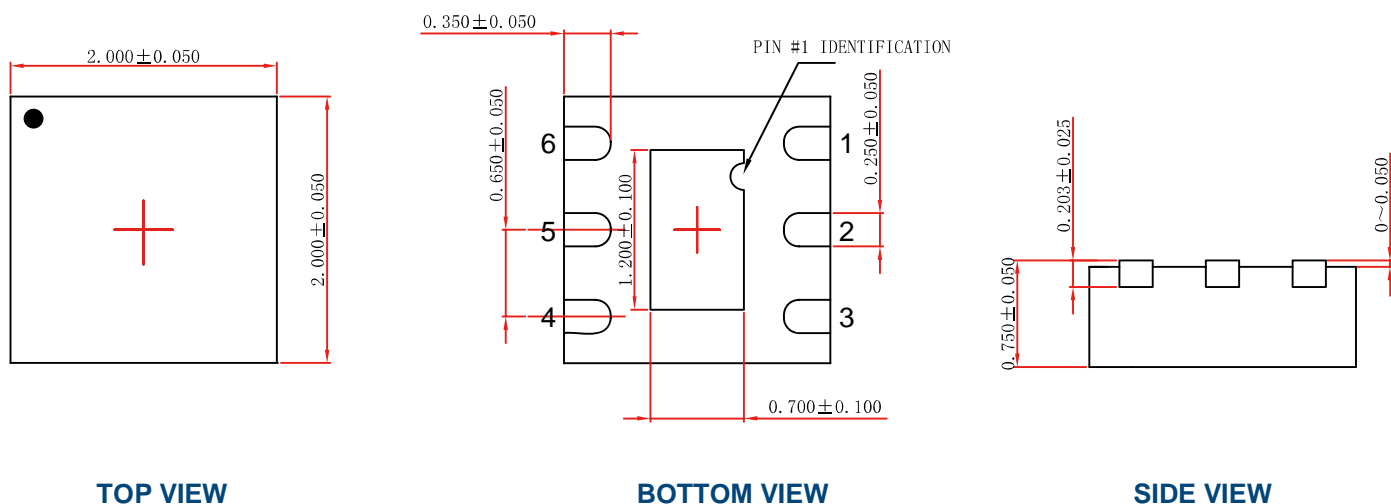

Tel: 86-755-8355-1886 Fax: 86-755-8355-2533

For detailed performance specs & shopping online see Yantel web site : www.yantel-corp.com

Data Sheet

HC2500U03-055

90 Degree Hybrid
2.30 GHz-2.65 GHz

Outline Drawing

Land Pattern

Recommended Land Pattern Top View

Notes: All dimensions show in millimeters

Pin Out

TOP VIEW

Pin #	Connection
1	IN
2	GND
3	ISOL
4	DIRECT
5	GND
6	COUPLED

Yantel Corporation

Add: 3F, Building 3, Southern District 2 of Zhongguan Honghualing Industrial Park, Xili, Nanshan, Shenzhen, China